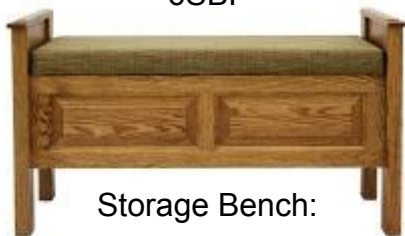

Model
6SBF

Storage Bench:
22.75"H x 41"W x 18.5"D

Mirror:
41.25"H x 23.625"W x .75"D
Vanity:
32.5"H x 51.5"W x 19.5"D